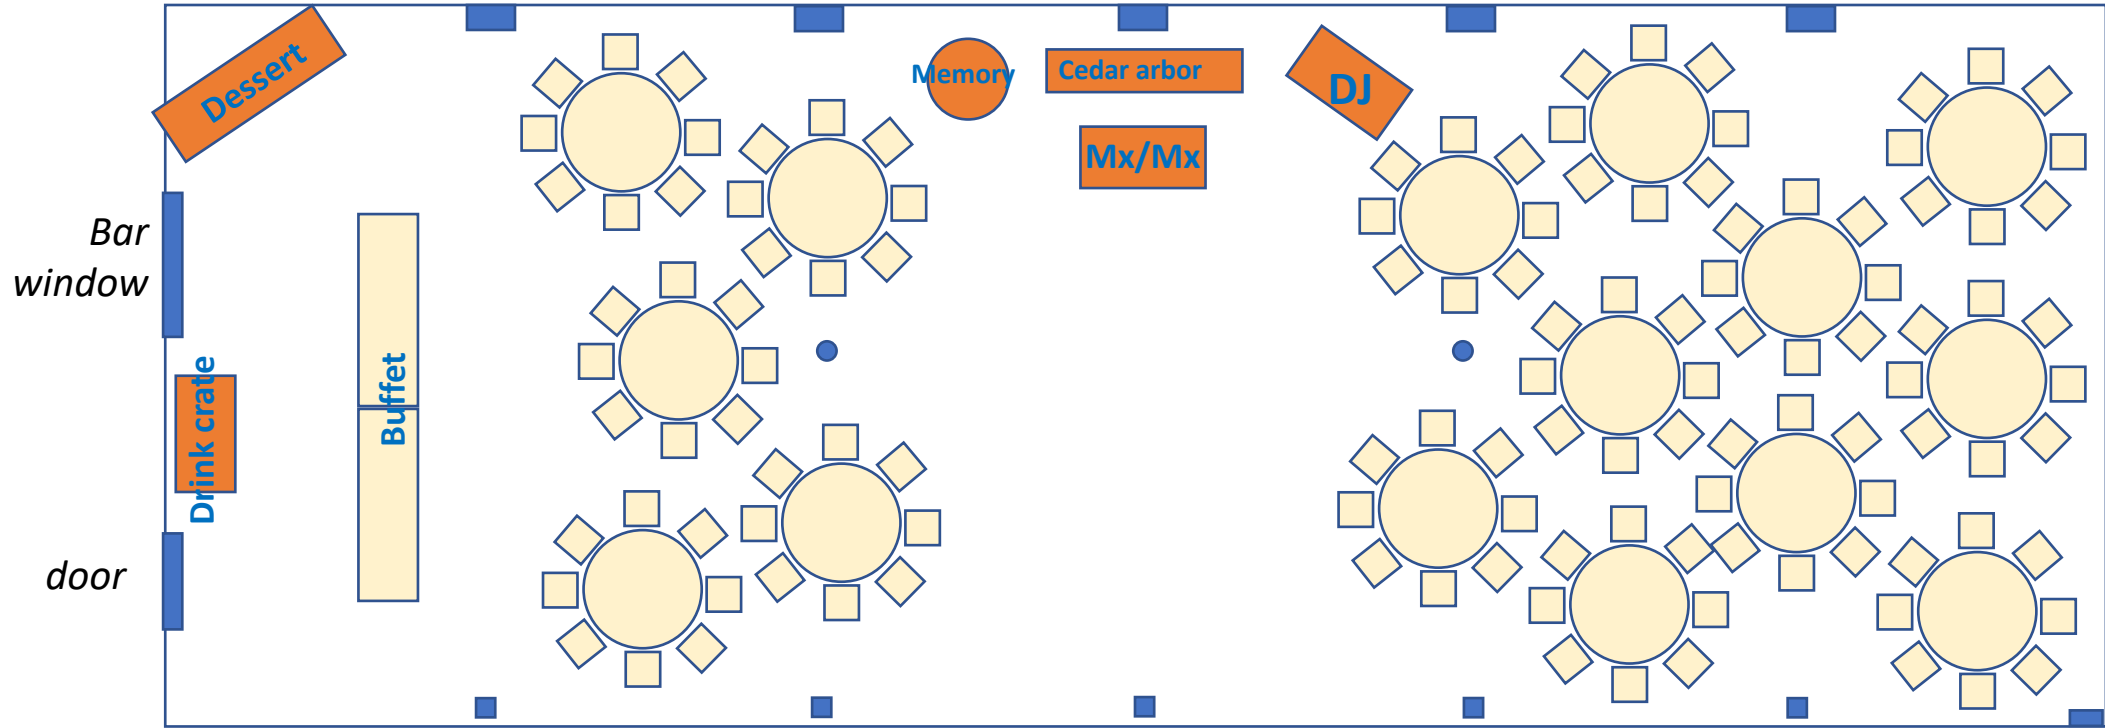

entrance

restrooms

Bar and catering

Long barn (30' x 80')

Yard games & chairs

Welcome & gifts  
Flower cart

Food Truck

Food Truck

Milk house / dressing room

Parking

Appetizers

Stable barn (20' x 50')

Ceremony

arbor

Concrete barnyard

Pasture

# Long barn (30'x80')

15, 60-in rounds (8 guests at each) = 120 guests